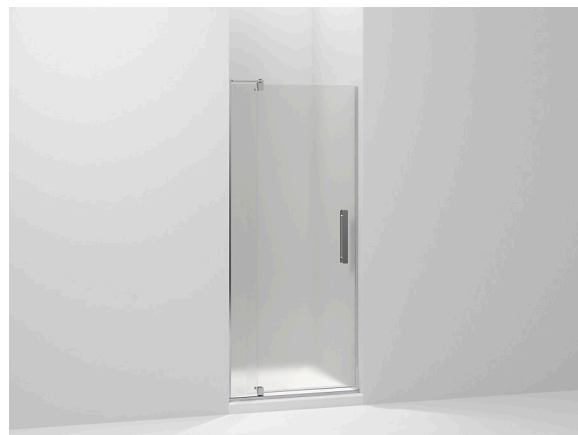

Features

- Vertical handle complements the contemporary style.
- CleanCoat®+ glass coating creates a hydrophobic barrier that repels water, soap scum, and residue, saving time and protecting shower doors 10 times longer than original CleanCoat. (Based on 2021 internal wear/abrasion testing using a microfiber cloth.)

Technology

- Frameless, 5/16" (8 mm) thick Frosted tempered glass door.
- Self-closing mechanism offers superior performance and security against water leakage.
- Ultra-low threshold creates easy entry and exit to the showering space.
- Maximum width adjustability.

Installation

- Out-of-plumb adjustability simplifies installation.
- Door can be installed to open to the left or right to suit your bathroom layout.
- Pivot shower door.
- Not for use in hospitality.
- For residential use only.

Recommended Products/Accessories

K-23723 Faucet cleaner

Included Components

Additional Components:
Hardware kit

Codes/Standards

ANSI Z97.1
CPSC 16CFR 1201

KOHLER® One-Year Limited Warranty

See website for detailed warranty information.

Available Colors/Finishes

Color tiles intended for reference only.

Color	Code	Description
	SHP	Bright Polished Silver
	ABZ	Anodized Dark Bronze
	BNK	Anodized Brushed Nickel

Available Glass Options

Code	Description
D3	Frosted