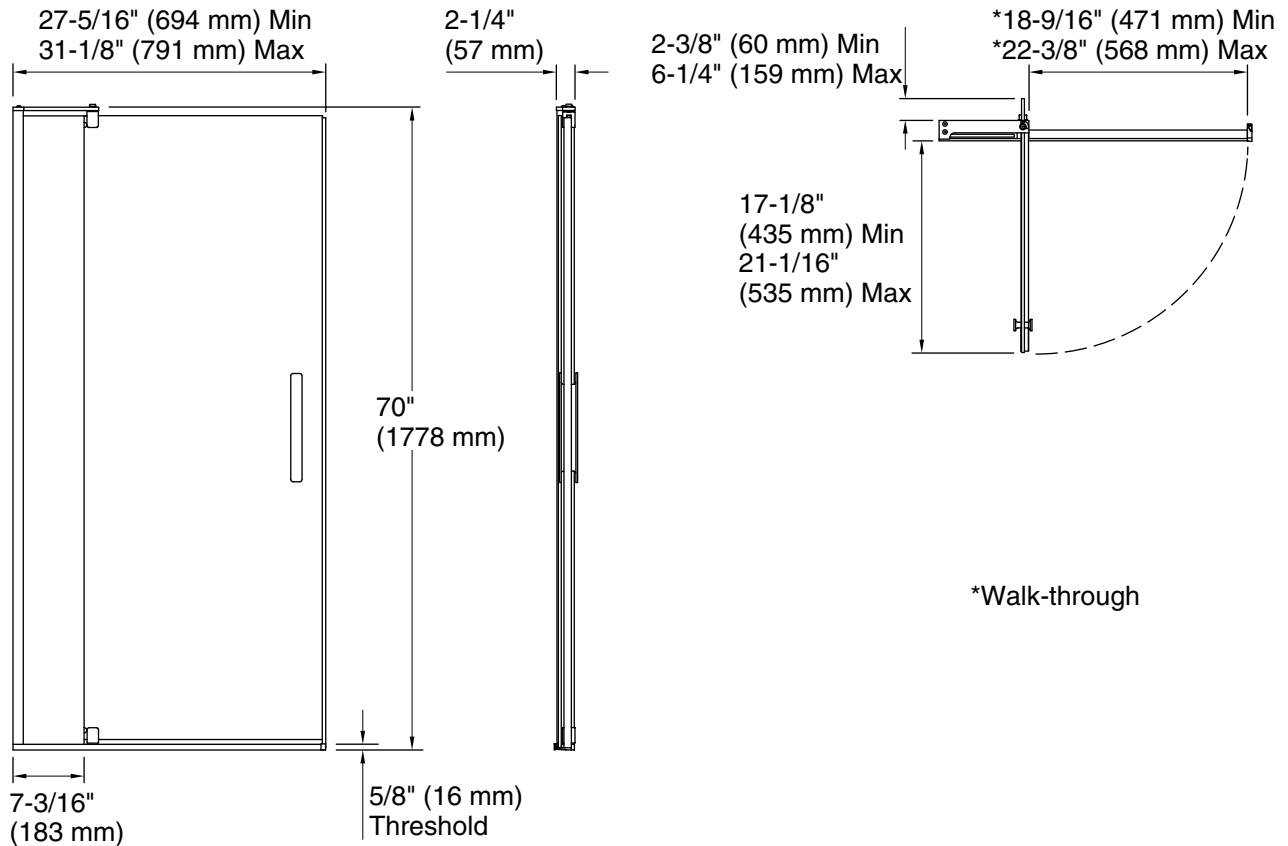

### Technology

- Frameless, 5/16" (8 mm) thick Frosted tempered glass door.
- Self-closing mechanism offers superior performance and security against water leakage.
- Ultra-low threshold creates easy entry and exit to the showering space.
- Maximum width adjustability.

### Installation

- Out-of-plumb adjustability simplifies installation.
- Door can be installed to open to the left or right to suit your bathroom layout.
- Pivot shower door.
- Not for use in hospitality.
- For residential use only.

### Technical Information

All product dimensions are nominal.

Installation type:	For shower base installation
Opening style:	Pivot
Opening Width - Min:	27-5/16" (694 mm)
Opening Width - Max:	31-1/8" (791 mm)
Walk-through - Min:	18-9/16" (471 mm)
Walk-through - Max:	22-3/8" (568 mm)
Base-To-Wall Radius - Max:	7-3/16" (183 mm)
Glass thickness:	5/16" (8 mm)
Glass coating:	CleanCoat®